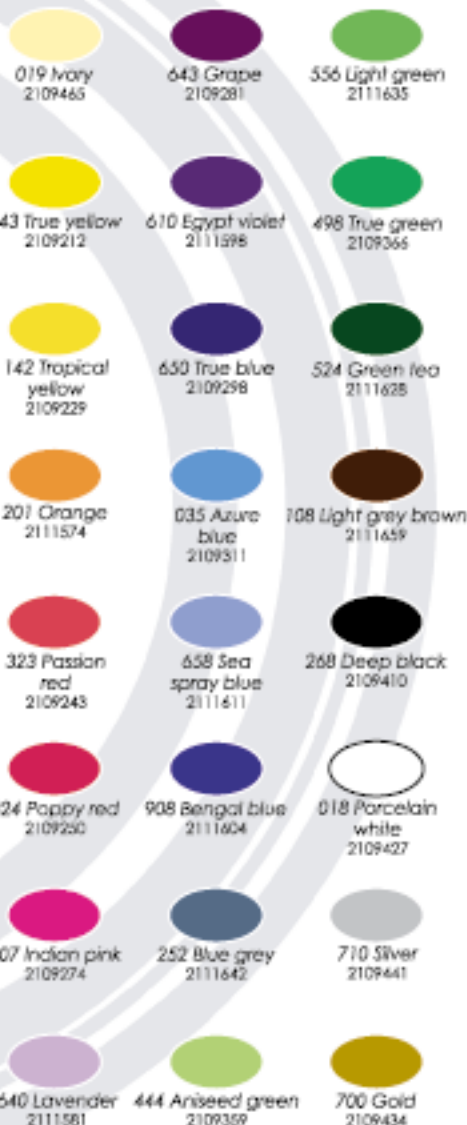

A range of 54 colours

OPAQUE COLOURS

TRANSPARENT COLOURS

FROSTED COLOURS

GLITTER COLOURS

OUTLINERS

Add 301364 in front of each reference number to obtain the full code.