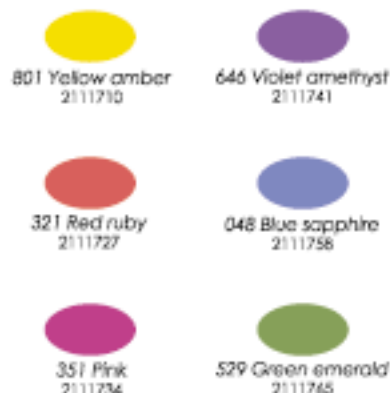

A range of 54 colours

OPAQUE COLOURS

TRANSPARENT COLOURS

FROSTED COLOURS

GLITTER COLOURS

OUTLINERS

Add 301364 in front of each reference number to obtain the full code.