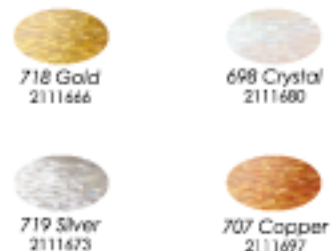

A range of 54 colours

OPAQUE COLOURS

TRANSPARENT COLOURS

FROSTED COLOURS

GLITTER COLOURS

OUTLINERS

Add 301364 in front of each reference number to obtain the full code.